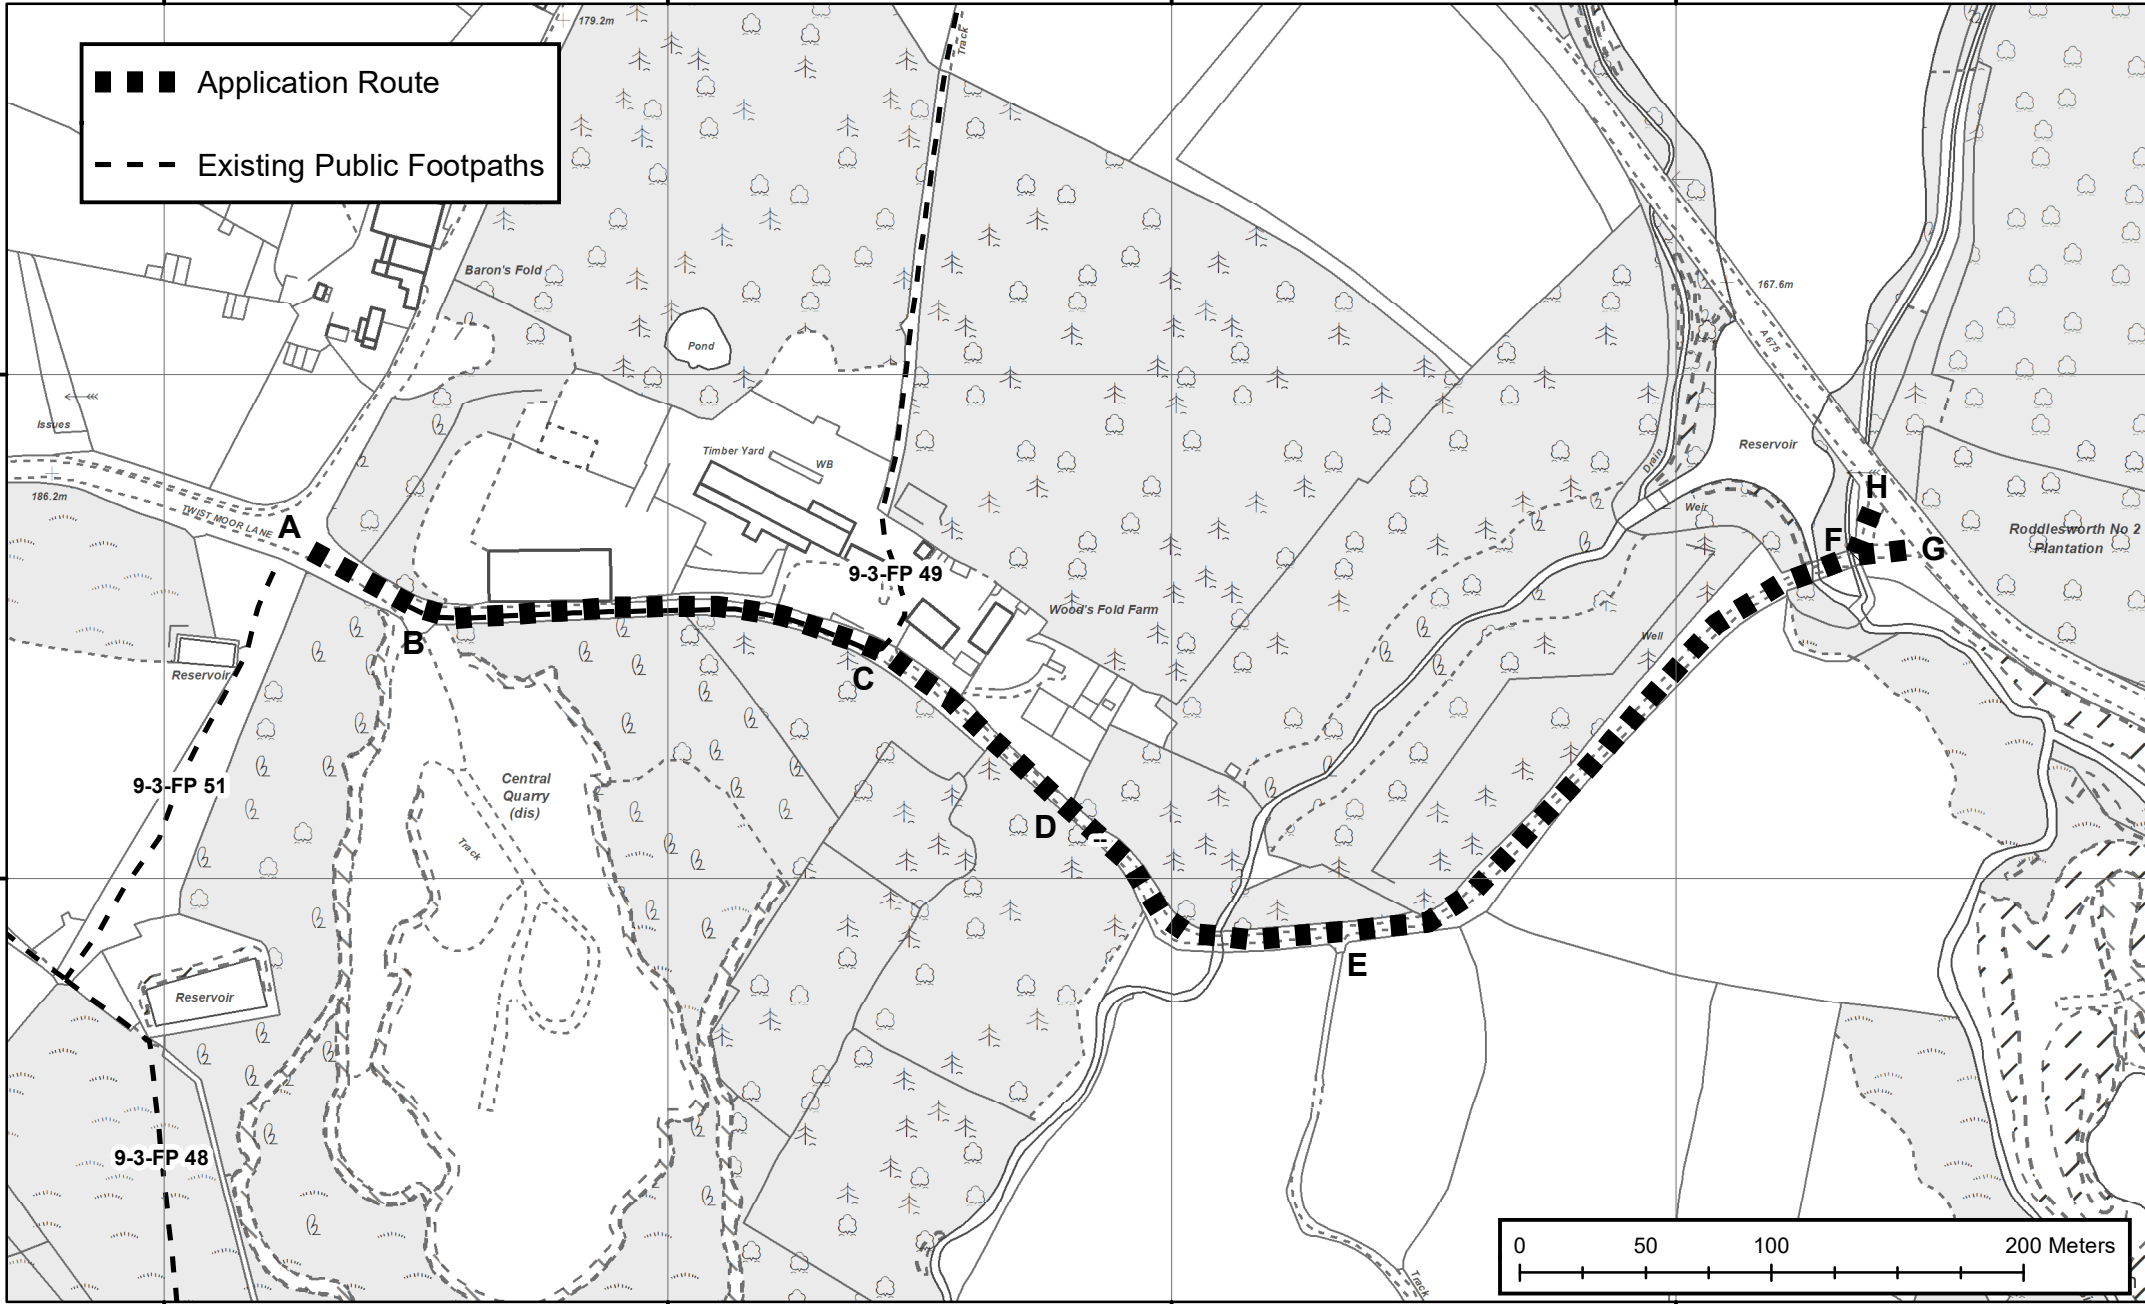

364000.000000

364200.000000

364400.000000

364600.000000

Application Route
 Existing Public Footpaths

364000.000000

364200.000000

364400.000000

364600.000000

Public Rights of Way
PROW@lancashire.gov.uk
01772 530317

Wildlife and Countryside Act 1981
 Twist Moor Lane via Wood's Fold, Withnell

1:3,000

The digitised Rights of Way information should be used for guidance only as its accuracy cannot be guaranteed. Rights of Way information must be verified on the current Definitive Map before being supplied or used for any purpose.

This Map is reproduced from Ordnance Survey material with the permission of Ordnance Survey on behalf of the controller of Her Majesty's Stationery Office (C) Crown Copyright. Unauthorised reproduction infringes Crown Copyright and may lead to Prosecution or civil proceedings. Lancashire County Council Licence No. 100023320